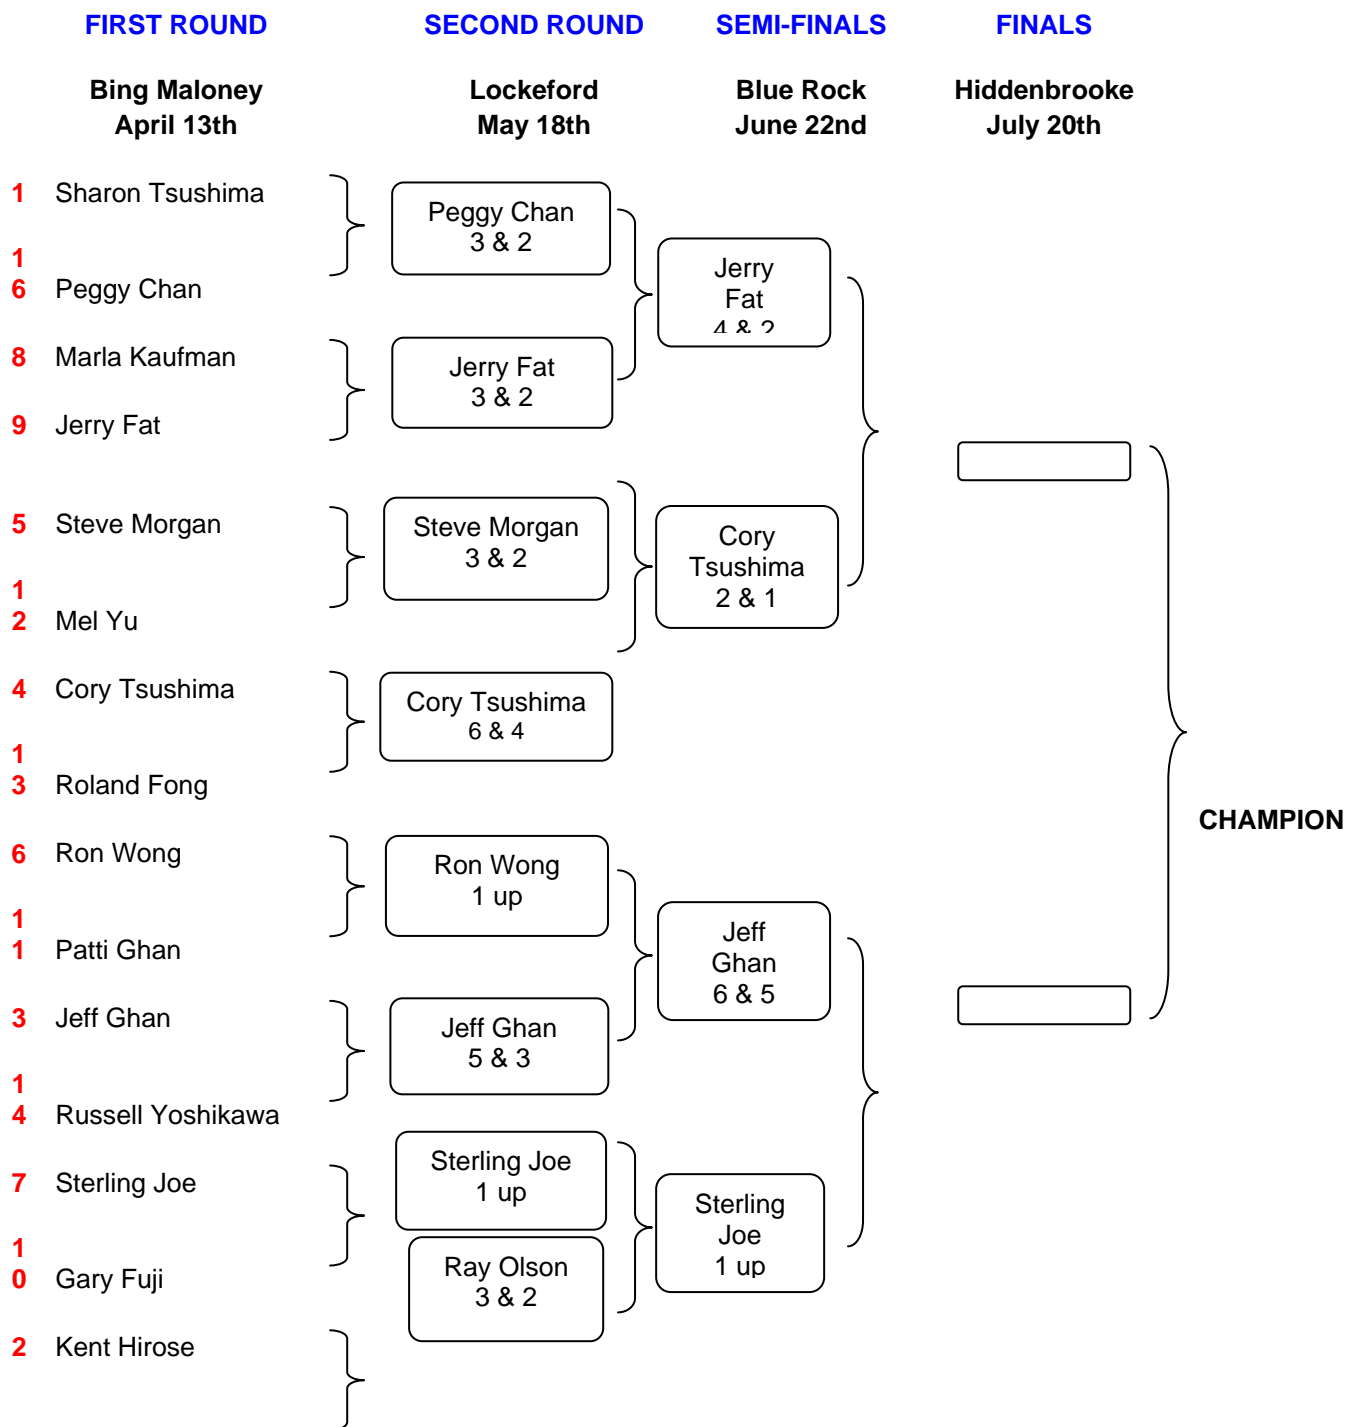

2008 SACRAMENTO WEEKEND DRIVERS' MATCH PLAY CHAMPIONSHIPS