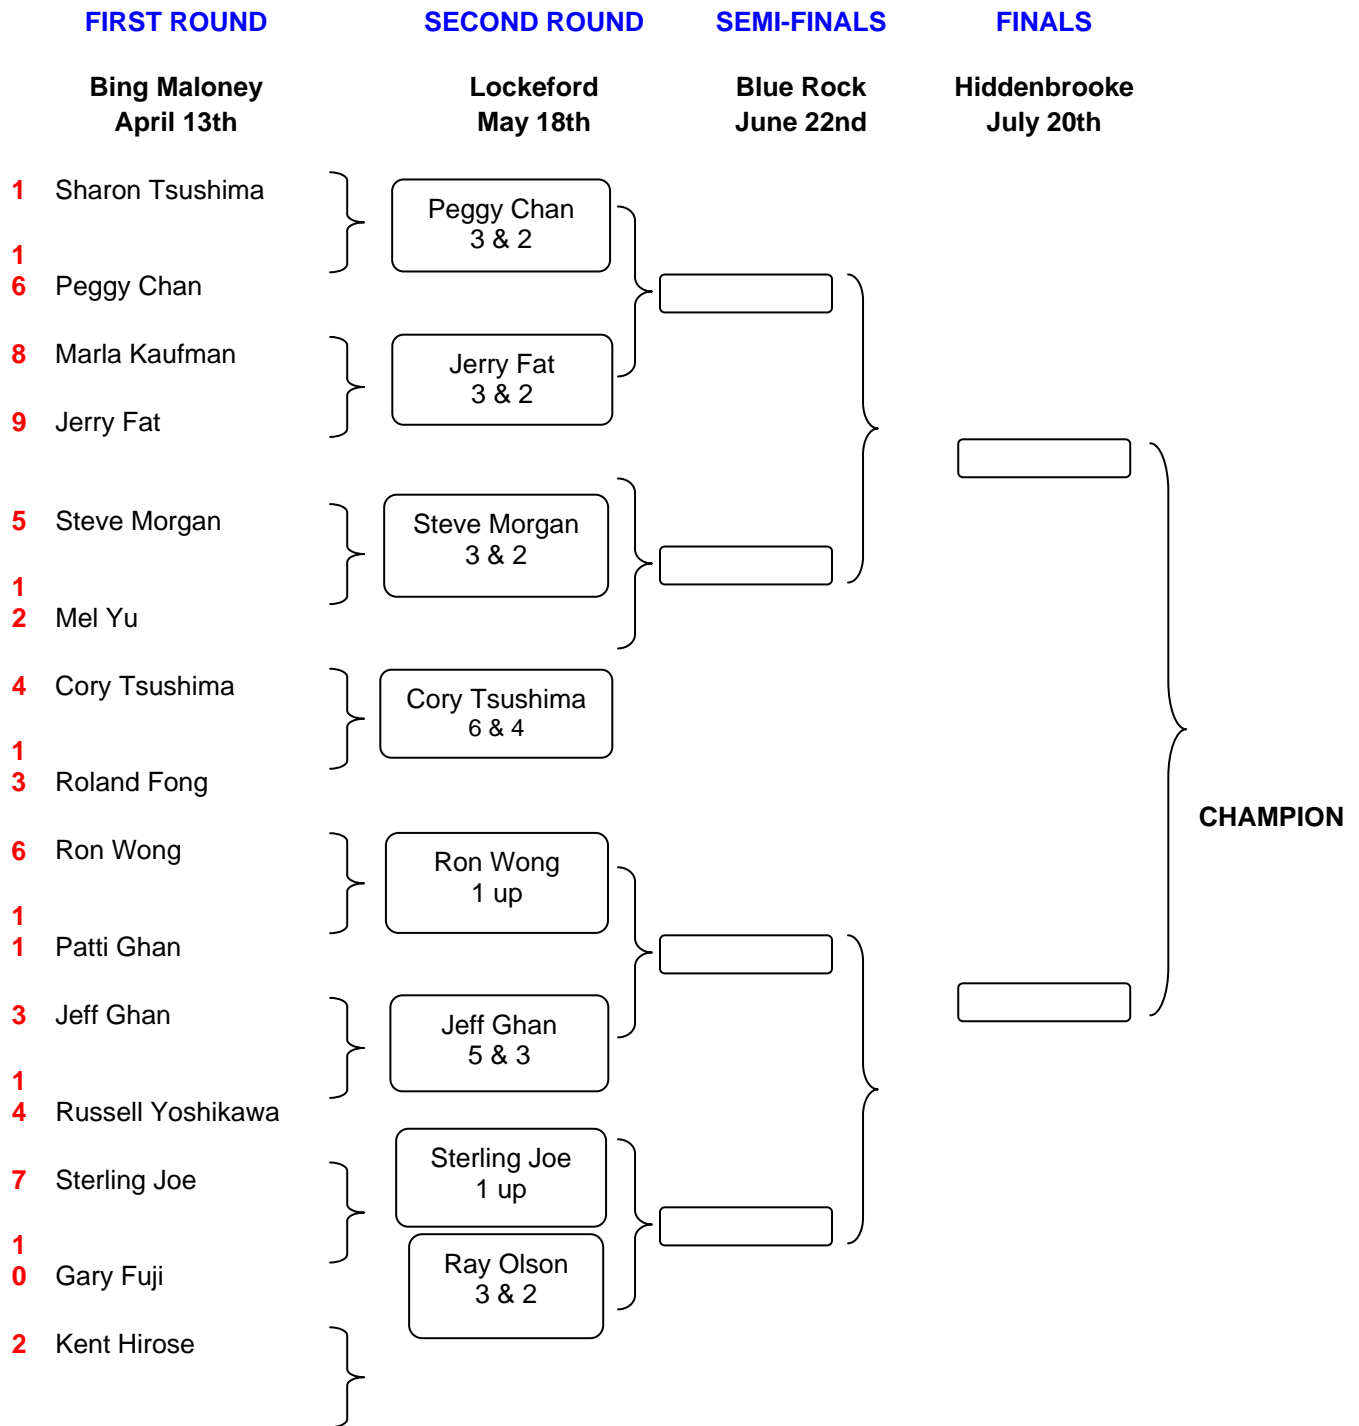

2008 SACRAMENTO WEEKEND DRIVERS' MATCH PLAY CHAMPIONSHIPS