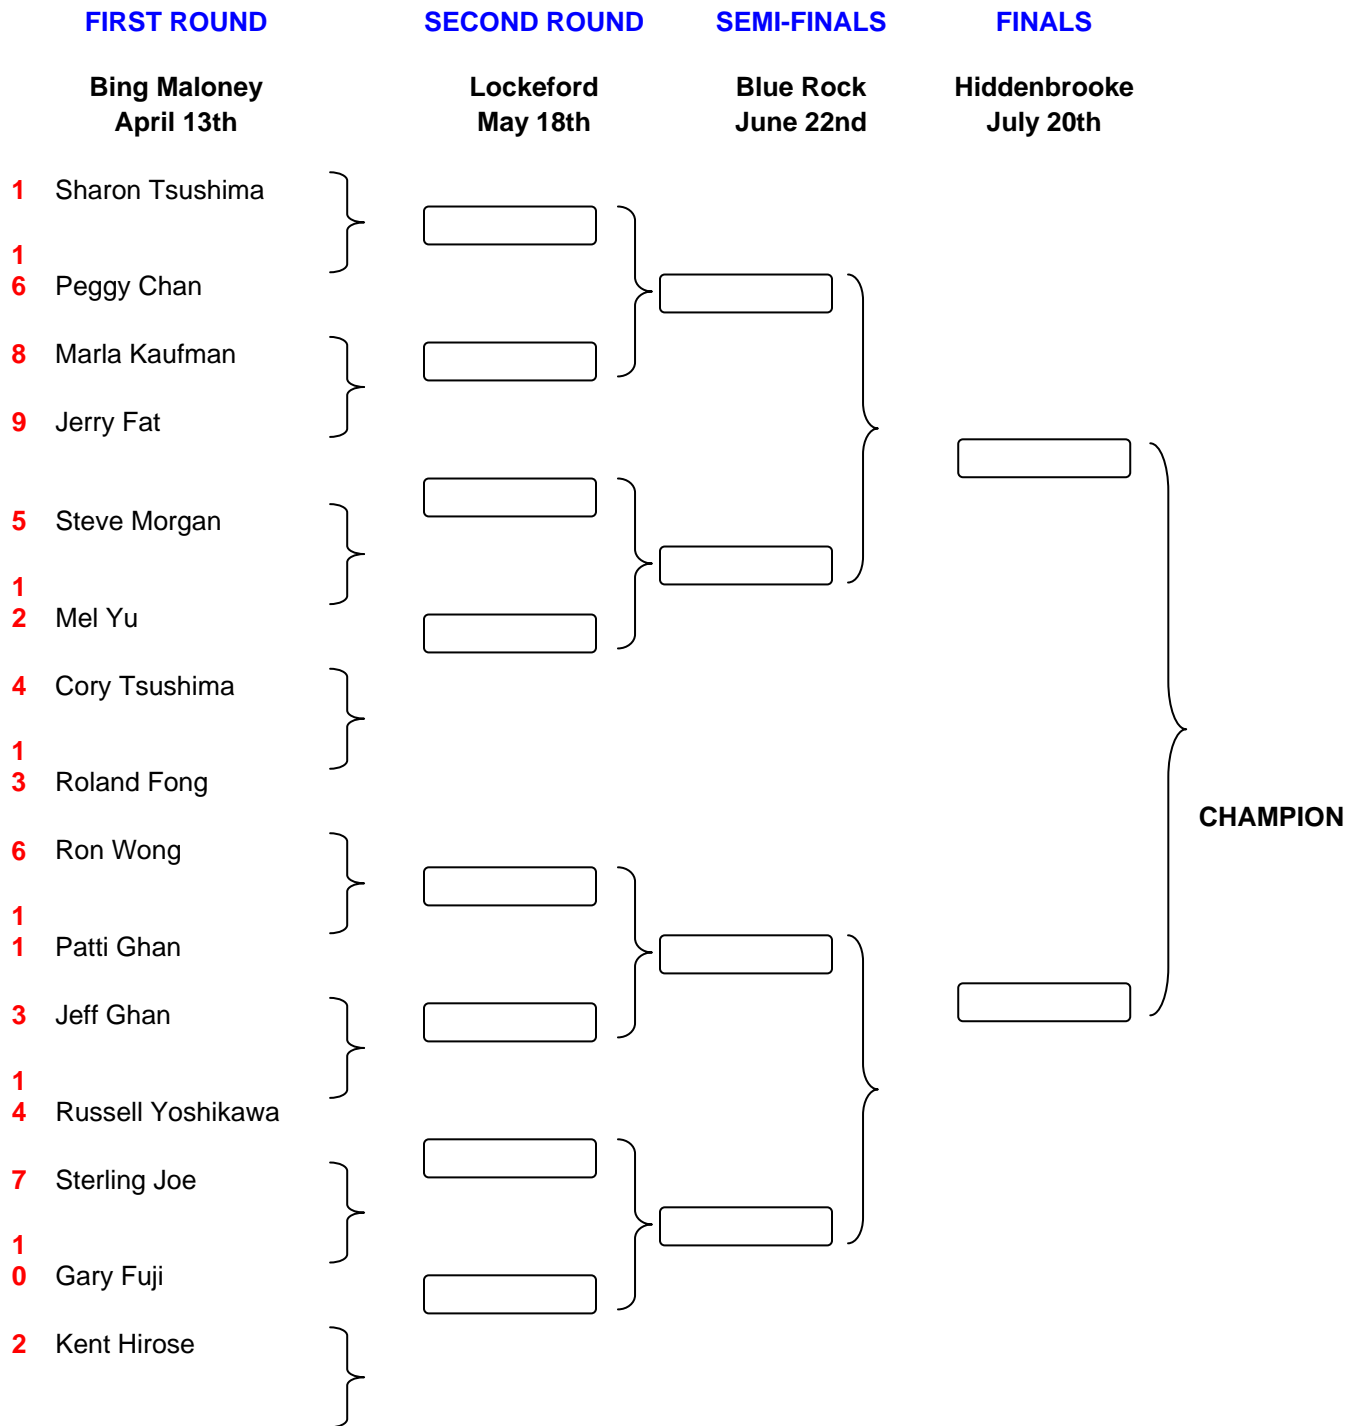

2008 SACRAMENTO WEEKEND DRIVERS' MATCH PLAY CHAMPIONSHIPS